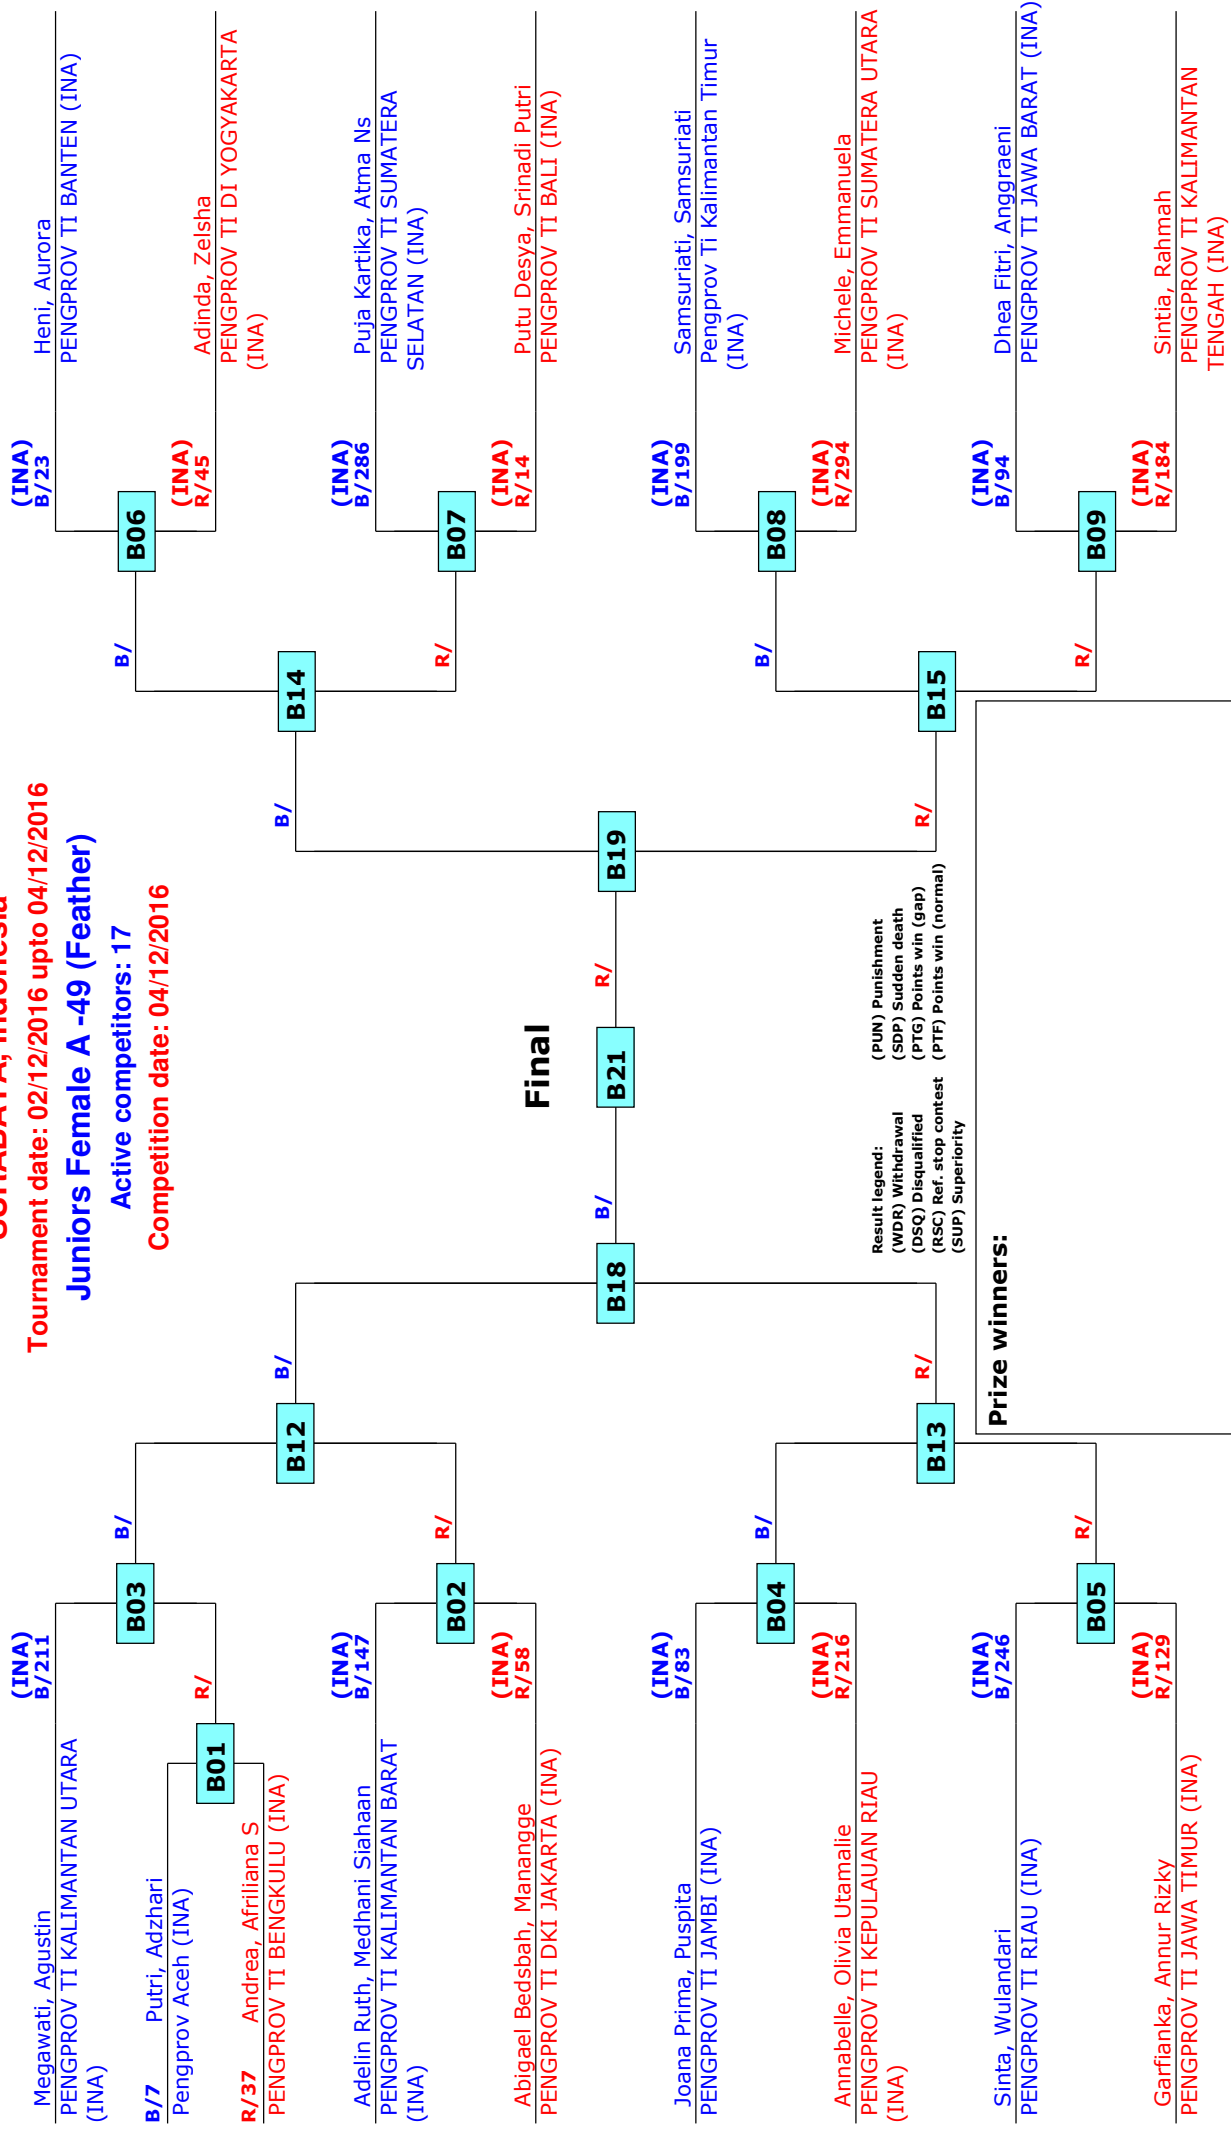

Prize winners:

JUNIOR NATIONAL CHAMPIONSHIP 2016

SURABAYA, Indonesia

Tournament date: 02/12/2016 upto 04/12/2016

Juniors Female A -49 (Feather)

Active competitors: 17

Competition date: 04/12/2016

JUNIOR NATIONAL CHAMPIONSHIP 2016

SURABAYA, Indonesia

Tournament date: 02/12/2016 upto 04/12/2016

Juniors Female A -68 (Light Heavy)

Active competitors: 6

Competition date: 04/12/2016

Result legend:
 (WDR) Withdrawal
 (DSQ) Disqualified
 (RSC) Ref. stop contest
 (SUP) Superiority
 (PUN) Punishment
 (SDP) Sudden death
 (PTG) Points win (gap)
 (PTF) Points win (normal)

Prize winners:

JUNIOR NATIONAL CHAMPIONSHIP 2016

SURABAYA, Indonesia

Tournament date: 02/12/2016 upto 04/12/2016

Juniors Female A +68 (Heavy)

Active competitors: 10

Competition date: 04/12/2016

Result legend:
 (WDR) Withdrawal
 (DSQ) Disqualified
 (RSC) Ref. stop contest
 (SUP) Superiority
 (PUN) Punishment
 (SDP) Sudden death
 (PTG) Points win (gap)
 (PTF) Points win (normal)