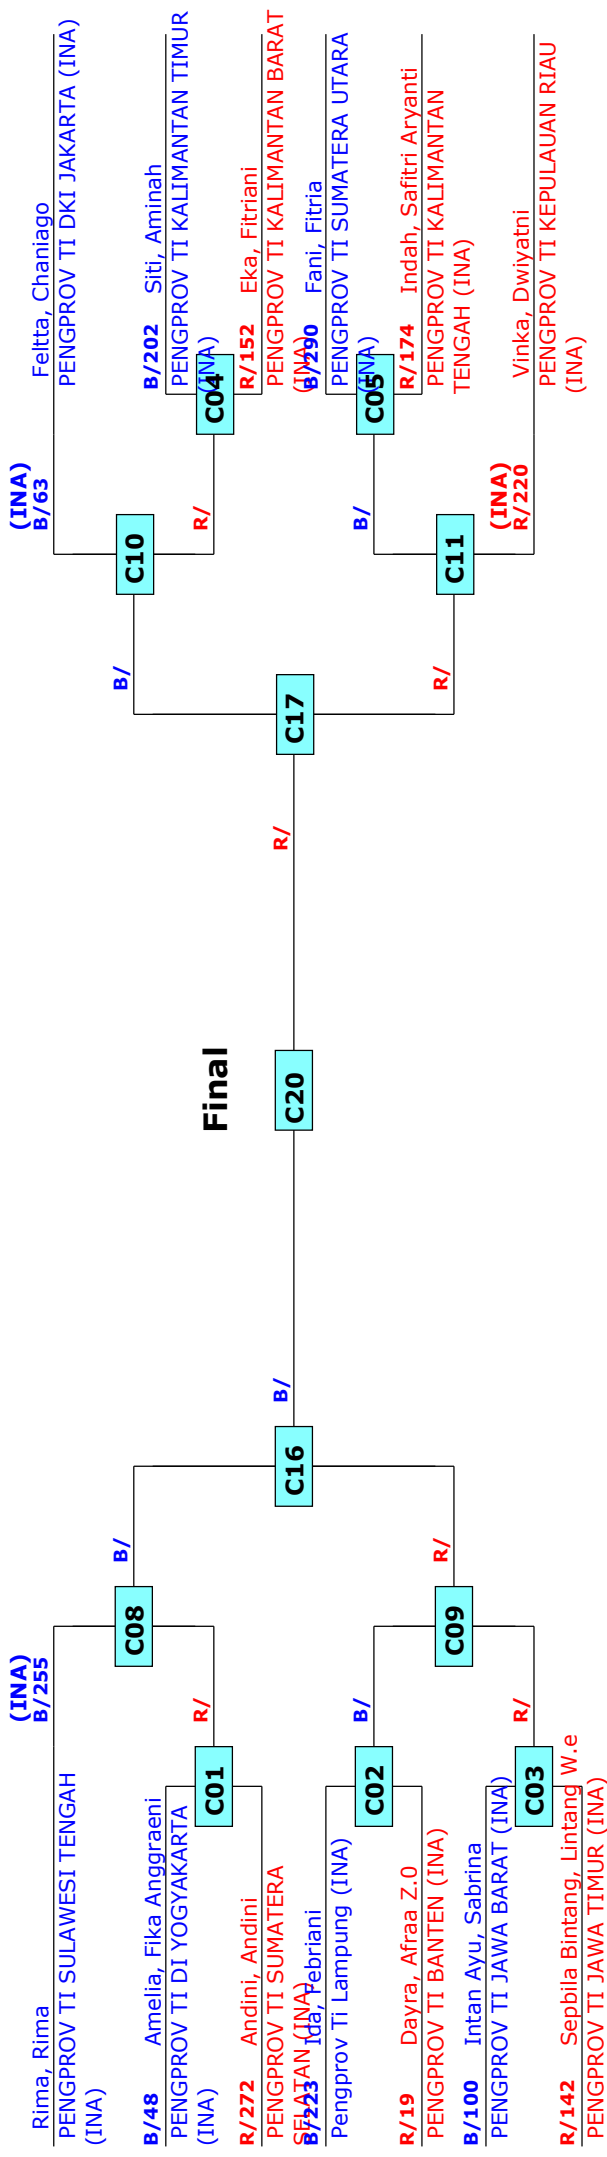

JUNIOR NATIONAL CHAMPIONSHIP 2016

SURABAYA, Indonesia

Tournament date: 02/12/2016 upto 04/12/2016

Juniors Male A -51 (Bantam)

Active competitors: 20

Competition date: 04/12/2016

JUNIOR NATIONAL CHAMPIONSHIP 2016

SURABAYA, Indonesia

Tournament date: 02/12/2016 upto 04/12/2016

Juniors Male A -63 (Welter)

Active competitors: 18

Competition date: 04/12/2016

JUNIOR NATIONAL CHAMPIONSHIP 2016

SURABAYA, Indonesia

Tournament date: 02/12/2016 upto 04/12/2016

Juniors Female A -42 (Fin)

Active competitors: 13

Competition date: 04/12/2016

Result legend:
 (WDR) Withdrawal
 (DSQ) Disqualified
 (RSC) Ref. stop contest
 (SUP) Superiority
 (PUN) Punishment
 (SDP) Sudden death
 (PTG) Points win (gap)
 (PTF) Points win (normal)

SURABAYA, Indonesia

Tournament date: 02/12/2016 upto 04/12/2016

Juniors Female A -68 (Light Heavy)

Active competitors: 6

Competition date: 04/12/2016

Result legend:
 (WDR) Withdrawal
 (DSQ) Disqualified
 (RSC) Ref. stop contest
 (SUP) Superiority
 (PUN) Punishment
 (SDP) Sudden death
 (PTG) Points win (gap)
 (PTF) Points win (normal)