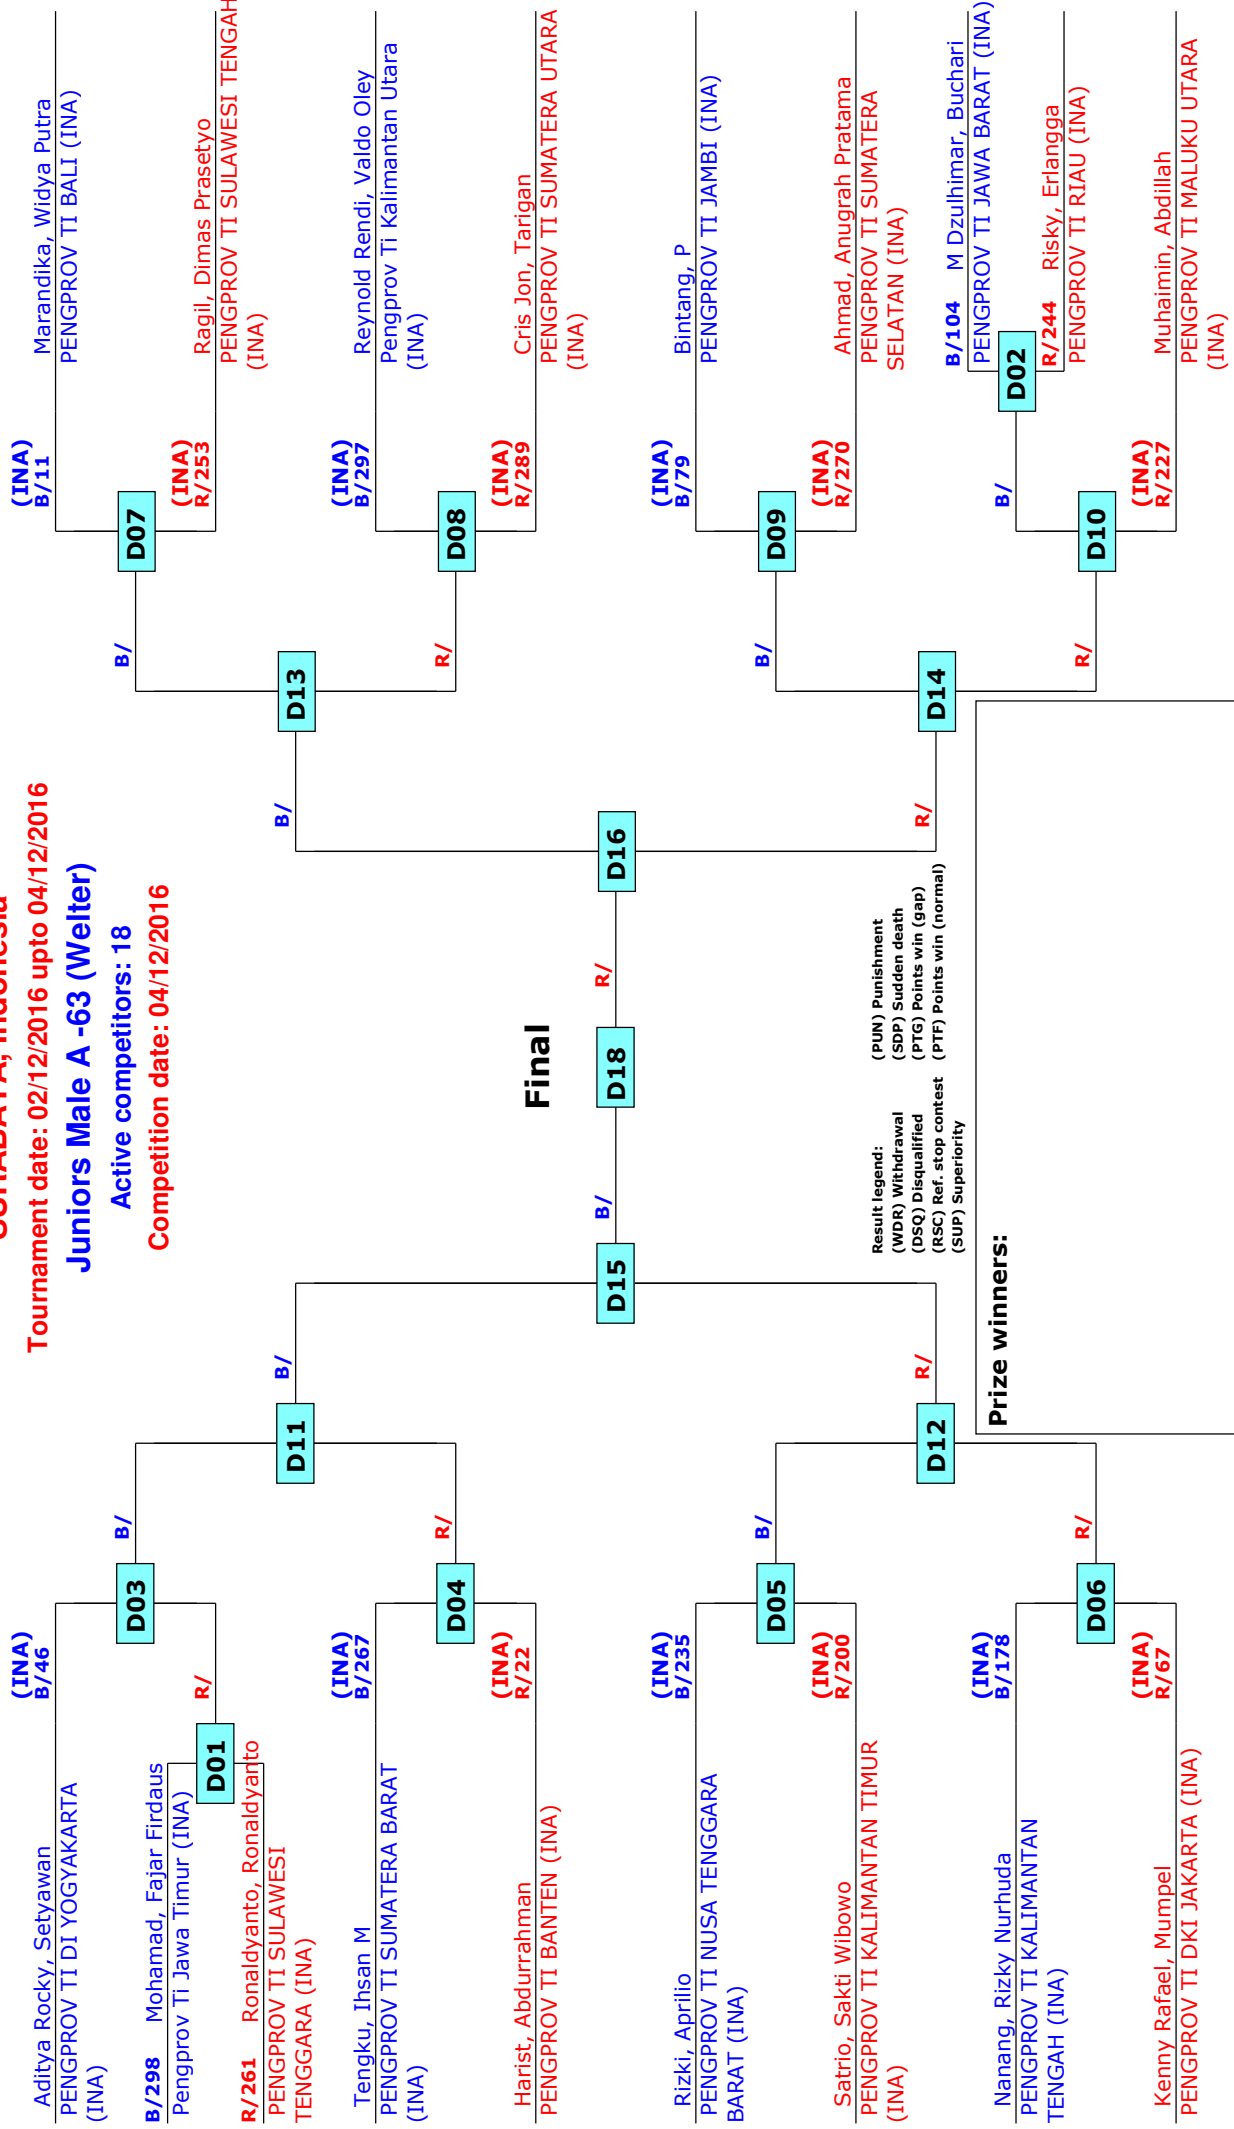

JUNIOR NATIONAL CHAMPIONSHIP 2016

SURABAYA, Indonesia

Tournament date: 02/12/2016 upto 04/12/2016

Juniors Male A -51 (Bantam)

Active competitors: 20

Competition date: 04/12/2016

JUNIOR NATIONAL CHAMPIONSHIP 2016

SURABAYA, Indonesia

Tournament date: 02/12/2016 upto 04/12/2016

Juniors Male A -63 (Welter)

Active competitors: 18

Competition date: 04/12/2016

JUNIOR NATIONAL CHAMPIONSHIP 2016

SURABAYA, Indonesia

Tournament date: 02/12/2016 upto 04/12/2016

SURABAYA, Indonesia

Tournament date: 02/12/2016 upto 04/12/2016

Juniors Female A -68 (Light Heavy)

Active competitors: 6

Competition date: 04/12/2016

Result legend:
 (WDR) Withdrawal
 (DSQ) Disqualified
 (RSC) Ref. stop contest
 (SUP) Superiority
 (PUN) Punishment
 (SDP) Sudden death
 (PTG) Points win (gap)
 (PTF) Points win (normal)