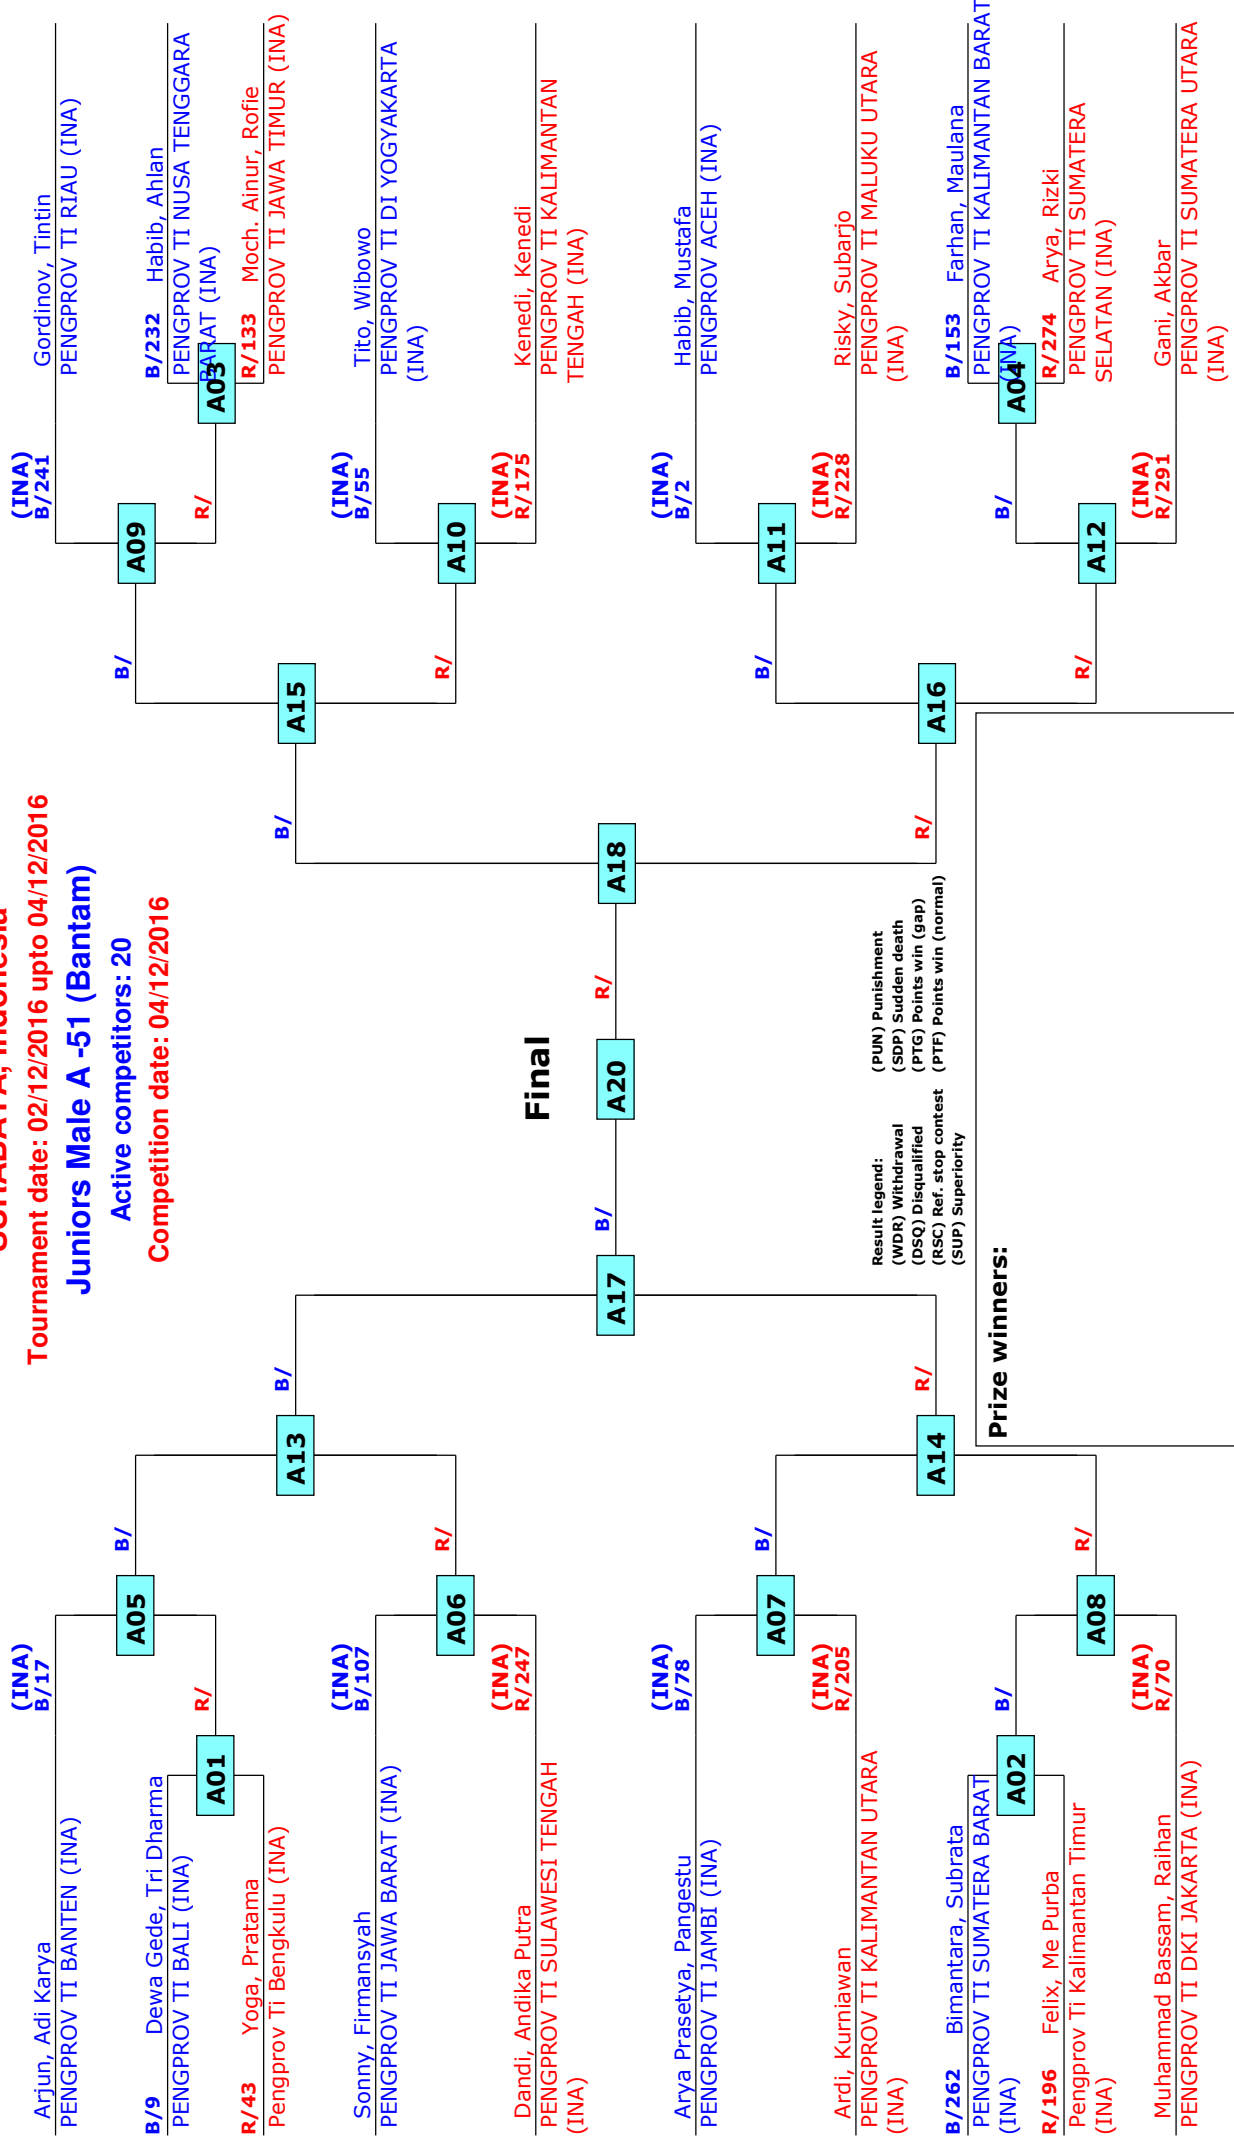

JUNIOR NATIONAL CHAMPIONSHIP 2016

SURABAYA, Indonesia

Tournament date: 02/12/2016 upto 04/12/2016

Juniors Male A -51 (Bantam)

Active competitors: 20

Competition date: 04/12/2016

JUNIOR NATIONAL CHAMPIONSHIP 2016

SURABAYA, Indonesia

Tournament date: 02/12/2016 upto 04/12/2016

Juniors Male A -63 (Welter)

Active competitors: 18

Competition date: 04/12/2016

JUNIOR NATIONAL CHAMPIONSHIP 2016

SURABAYA, Indonesia

Tournament date: 02/12/2016 upto 04/12/2016

SURABAYA, Indonesia

Tournament date: 02/12/2016 upto 04/12/2016

Juniors Female A -68 (Light Heavy)

Active competitors: 6

Competition date: 04/12/2016

Result legend:
 (WDR) Withdrawal
 (DSQ) Disqualified
 (RSC) Ref. stop contest
 (SUP) Superiority
 (PUN) Punishment
 (SDP) Sudden death
 (PTG) Points win (gap)
 (PTF) Points win (normal)