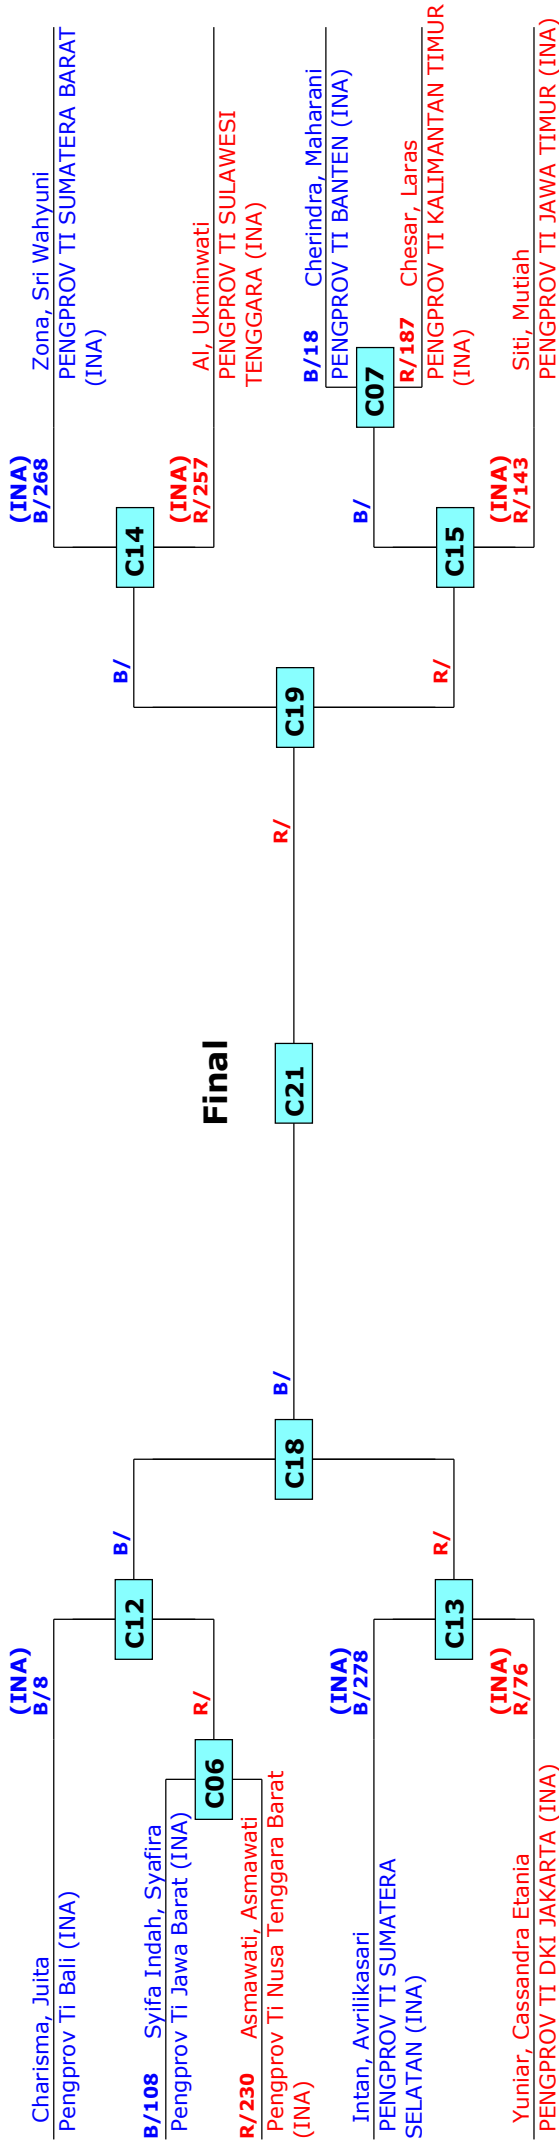

JUNIOR NATIONAL CHAMPIONSHIP 2016

SURABAYA, Indonesia

Tournament date: 02/12/2016 upto 04/12/2016

Juniors Male A -51 (Bantam)

Active competitors: 20

Competition date: 04/12/2016

JUNIOR NATIONAL CHAMPIONSHIP 2016

SURABAYA, Indonesia

Tournament date: 02/12/2016 upto 04/12/2016

Juniors Male A -63 (Welter)

Active competitors: 18

Competition date: 04/12/2016

JUNIOR NATIONAL CHAMPIONSHIP 2016

SURABAYA, Indonesia

Tournament date: 02/12/2016 upto 04/12/2016

SURABAYA, Indonesia

Tournament date: 02/12/2016 upto 04/12/2016

Juniors Female A -68 (Light Heavy)

Active competitors: 6

Competition date: 04/12/2016

Result legend:
 (WDR) Withdrawal
 (DSQ) Disqualified
 (RSC) Ref. stop contest
 (SUP) Superiority
 (PUN) Punishment
 (SDP) Sudden death
 (PTG) Points win (gap)
 (PTF) Points win (normal)

Prize winners:

JUNIOR NATIONAL CHAMPIONSHIP 2016

SURABAYA, Indonesia

Tournament date: 02/12/2016 upto 04/12/2016

Juniors Female A +68 (Heavy)

Active competitors: 10

Competition date: 04/12/2016

Result legend:
 (WDR) Withdrawal
 (DSQ) Disqualified
 (RSC) Ref. stop contest
 (SUP) Superiority
 (PUN) Punishment
 (SDP) Sudden death
 (PTG) Points win (gap)
 (PTF) Points win (normal)